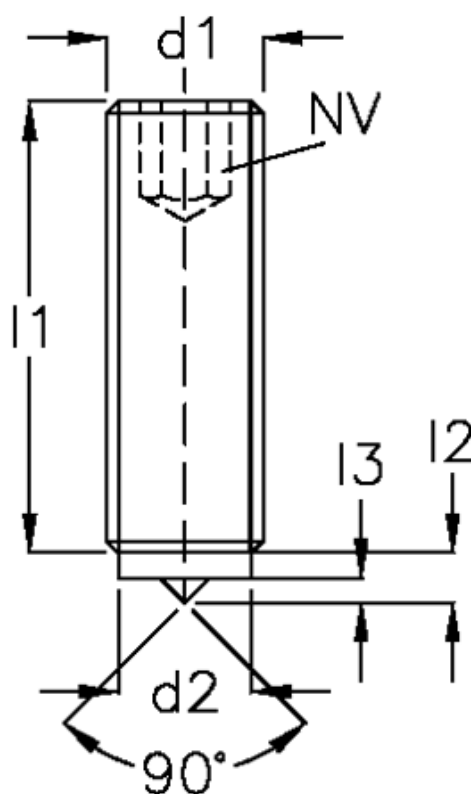

Article number: 20032663

Description: E+G Grub screw
GN 913.2-M10-40-B

Measures

$d1 = M10$

$d2 = 8$

$l1 = 40$

$l2 = 3.5$

$l3 = 1.5$

$NV = 5.0$